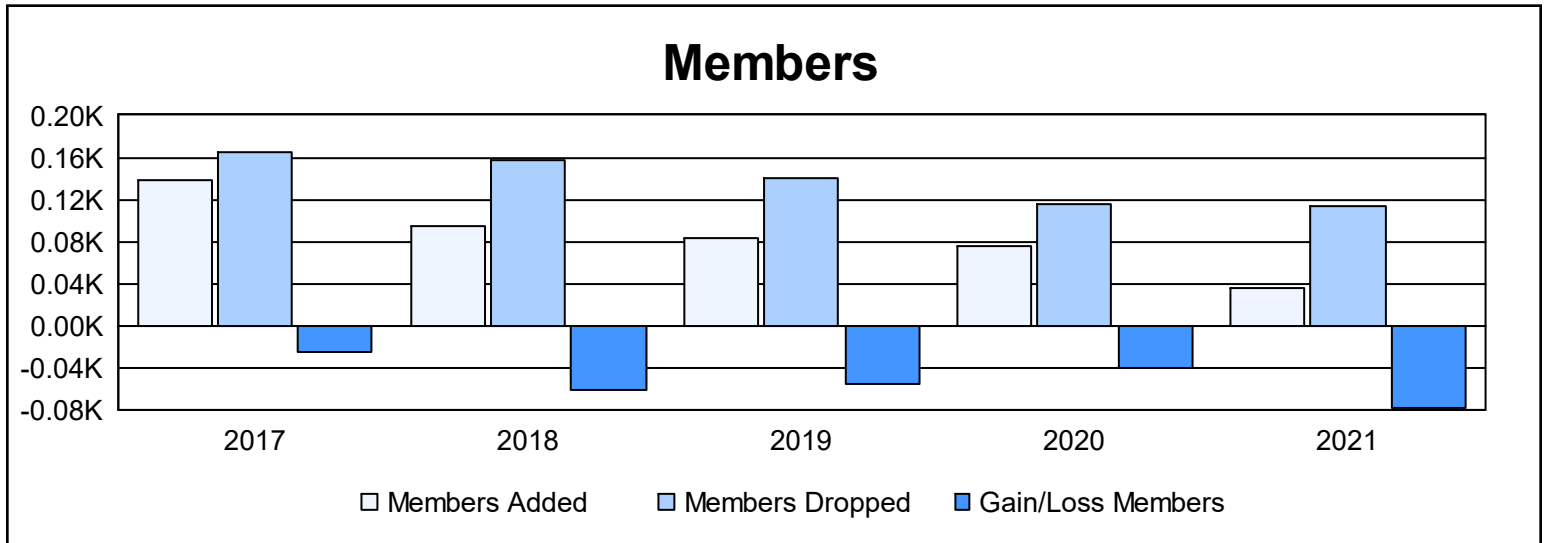

Year	New Clubs	Dropped Clubs	Gain/ Loss Clubs	New Members	Charter Members	Reinstate Members	Transfer Members	Total Member Added	Total Members Dropped	Gain/ Loss Members
2016-2017	0	2	-2	131	0	7	1	139	165	-26
2017-2018	0	2	-2	88	0	6	1	95	157	-62
2018-2019	0	2	-2	74	1	7	2	84	140	-56
2019-2020	0	0	0	72	1	2	1	76	116	-40
2020-2021	0	1	-1	31	0	2	2	35	114	-79
<b>Average</b>	<b>0</b>	<b>1</b>	<b>-1</b>	<b>79</b>	<b>0</b>	<b>5</b>	<b>1</b>	<b>86</b>	<b>138</b>	<b>-53</b>

### Membership Composition June 2021 Cumulative